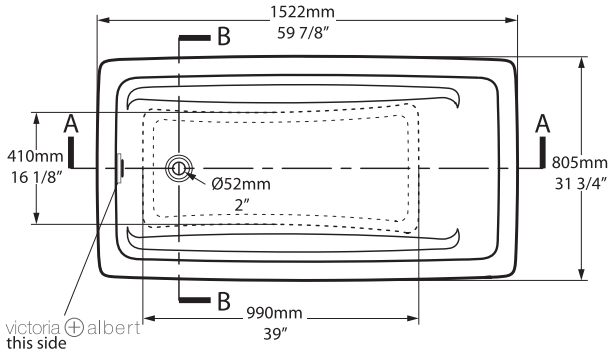

Front view

Side view

Section BB

Section AA

Drop In Cut Out

1416mm x 692mm
55 1/2" x 27 1/4"

UnderMount Cut Out

1349mm x 634mm
53 1/8" x 25"

*All measurements subject to +/-5% tolerance

-  720  68 3/4 US gal
-  399  30 1/2 US gal
-  146  0 US gal