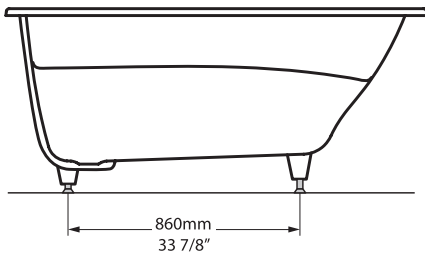

Front view

Side view

Section BB

Section AA

Drop In Cut Out

1416mm x 692mm
55 1/2" x 27 1/4"

UnderMount Cut Out

1349mm x 634mm
53 1/8" x 25"