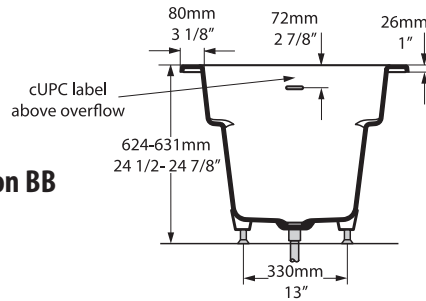

Front view

Side view

Section BB

Section AA

Drop In Cut Out

1416mm x 692mm
55 1/2" x 27 1/4"

UnderMount Cut Out

1349mm x 634mm
53 1/8" x 25"

*All measurements subject to +/-5% tolerance

-  720  68 3/4 US gal
-  399  30 1/2 US gal
-  146  0 US gal