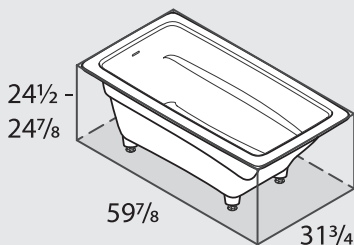

- 720 68 3/4 US gal
- 399 30 1/2 US gal
- 146 0 US gal