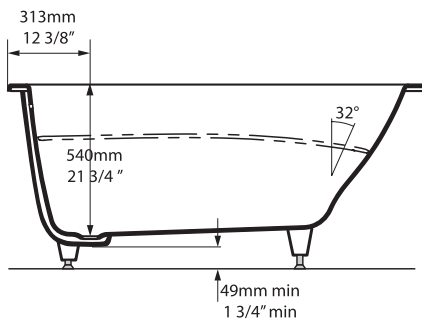

Front view

Side view

Section BB

Section AA

Drop In Cut Out

1416mm x 692mm
55 1/2" x 27 1/4"

UnderMount Cut Out

1349mm x 634mm
53 1/8" x 25"

*All measurements subject to +/-5% tolerance

-  720  68 3/4 US gal
-  399  30 1/2 US gal
-  146  0 US gal