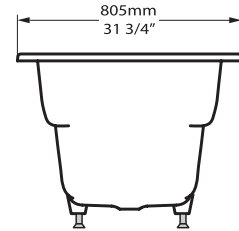

Collections connexes / Colecciones relacionadas

Tubo faucet - TU-21

Staffordshire faucet - STA-15

Drop-in

Undermount

Gordano 6032

GOR-N-SW-IO

Top view

Front view

Side view

Section BB

Section AA

Drop In Cut Out

1416mm x 692mm
55 1/2" x 27 1/4"

UnderMount Cut Out

1349mm x 634mm
53 1/8" x 25"

*All measurements subject to +/-5% tolerance

-  720  68 3/4 US gal
-  399  30 1/2 US gal
-  146  0 US gal